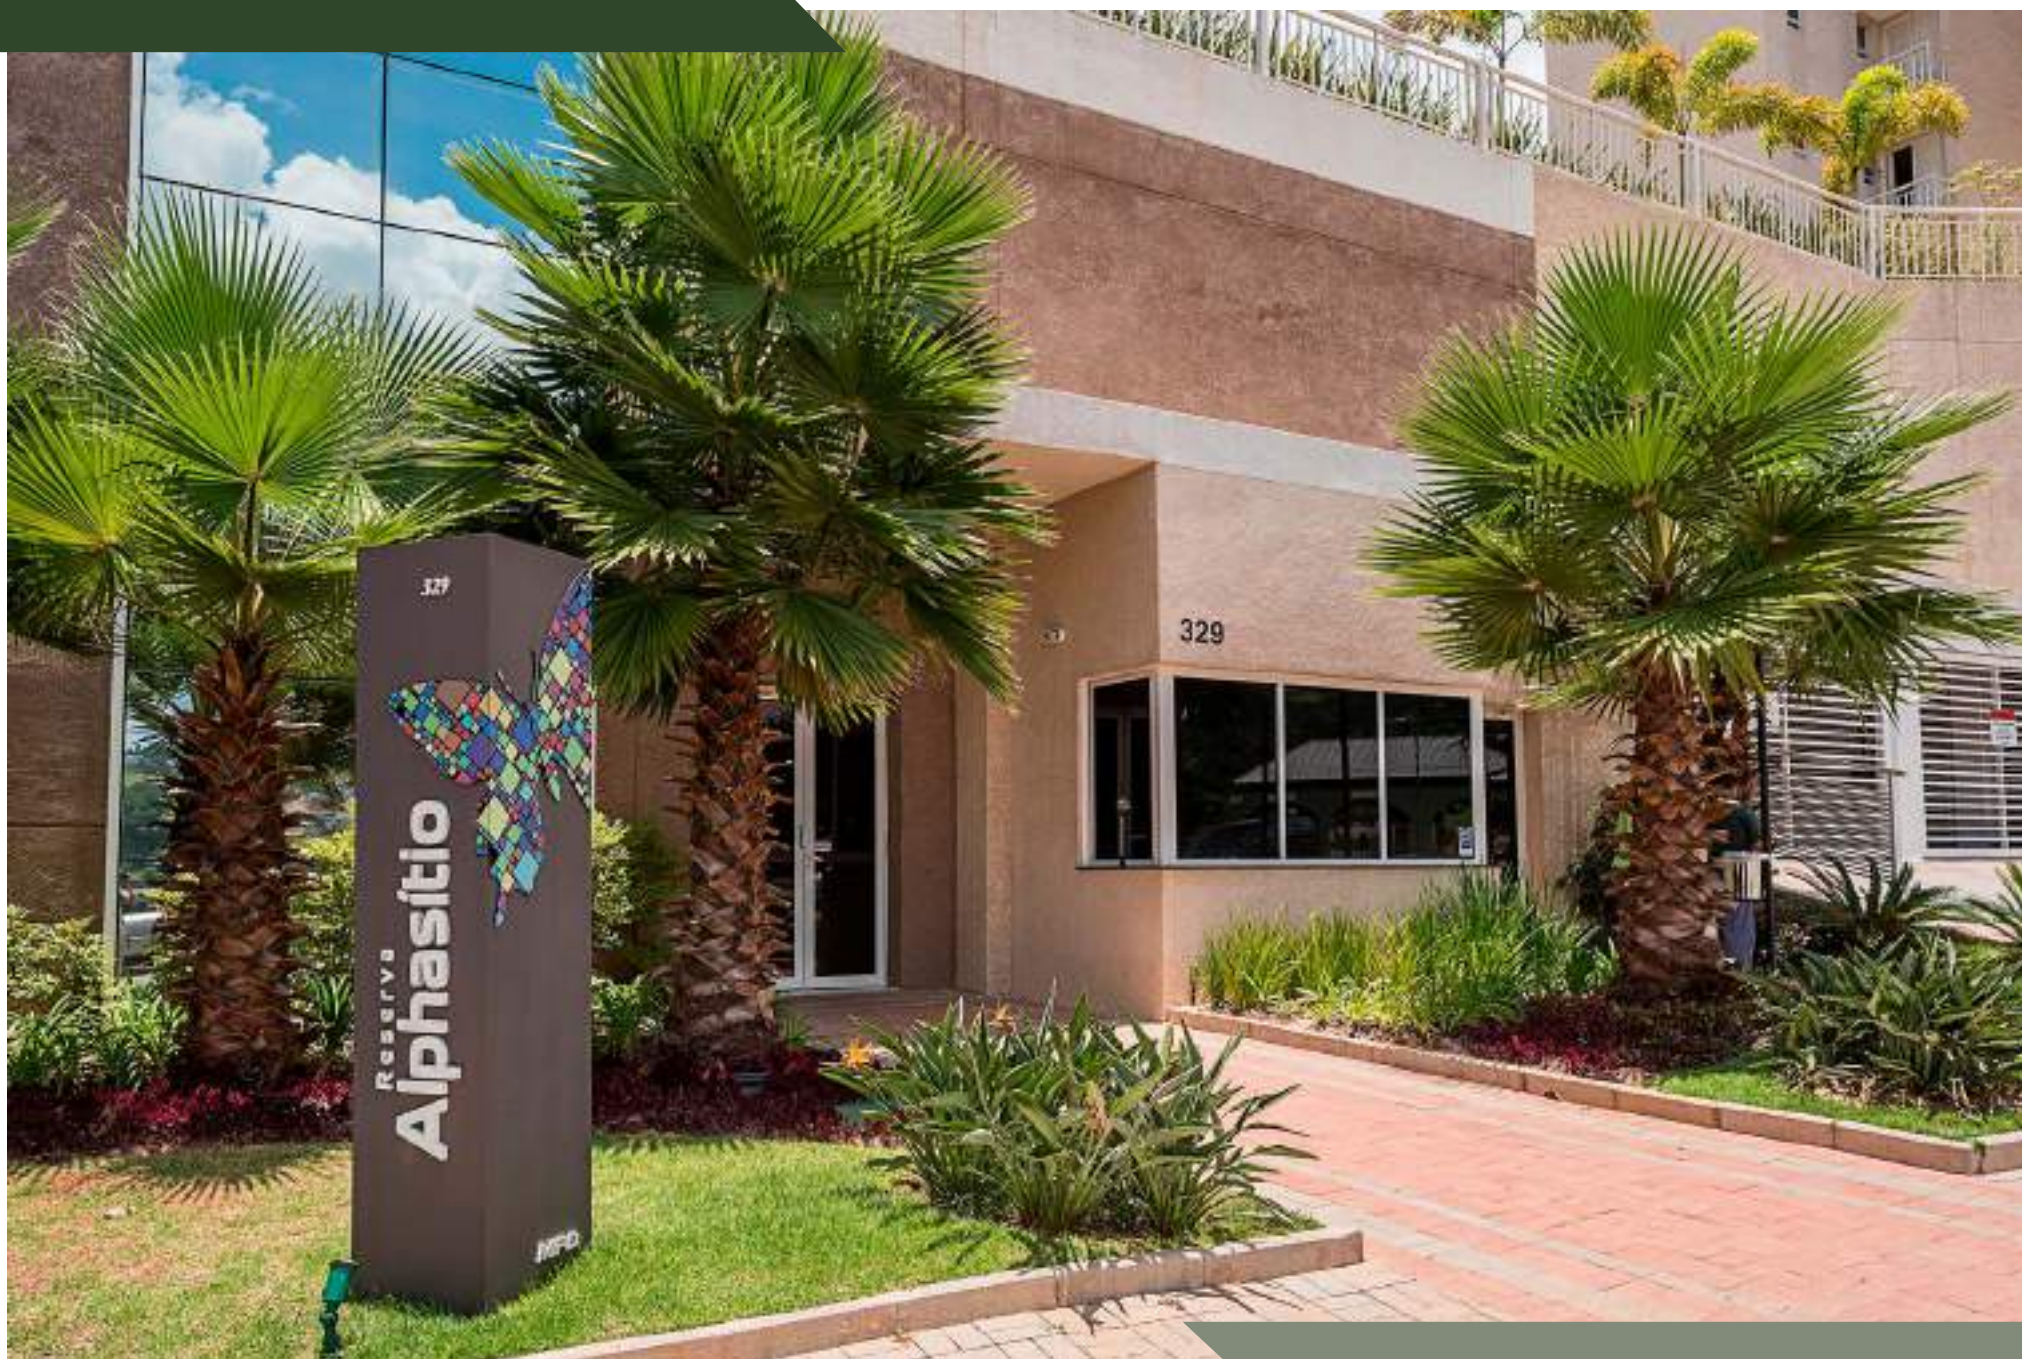

Foto da portaria